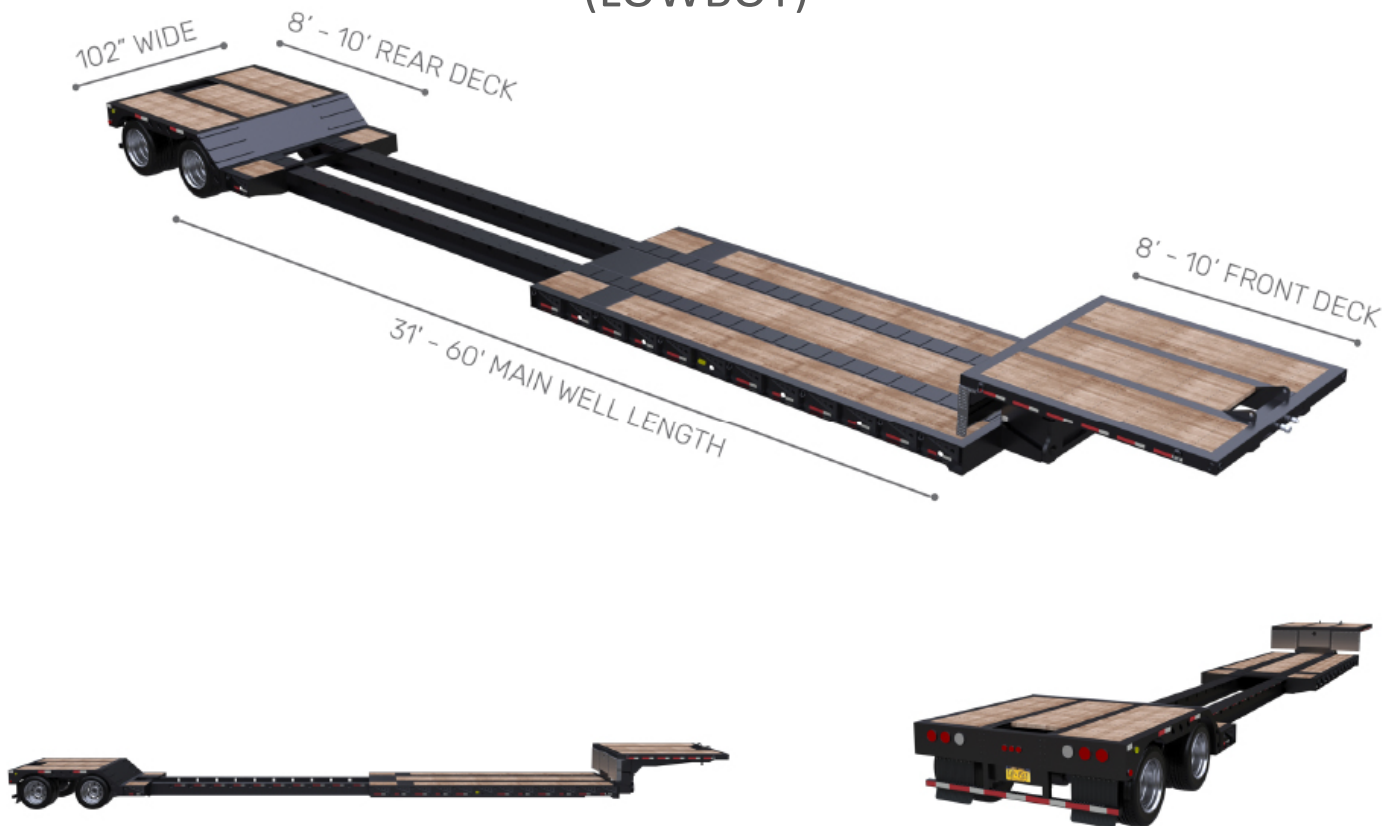

EXTENDABLE DOUBLE DROP TRAILER (LOWBOY)

Extendable Double Drop trailers are utilized to transport oversized freight, both legally and through the use of permits and/or escorts. The primary difference between an Extendable Double Drop trailer and a standard Double Drop trailer is the ability of the Extendable trailer to extend/stretch out the well via two bars which allows for the transportation of longer commodities of up to 60' in length. Full tarping options are available as needed.

EXTENDABLE DD TRAILER DIMENSIONS

Length: Total	48'
Length: Main Well	26' - 30'
Length: Front/Rear Deck	8' - 10'
Width	102"
Height	18" - 24"

EXTENDABLE DD TYPICAL CARGO DIMENSIONS

Cargo Width	102"
Cargo Height	144" - 150"
Cargo Weight	40,000 lbs